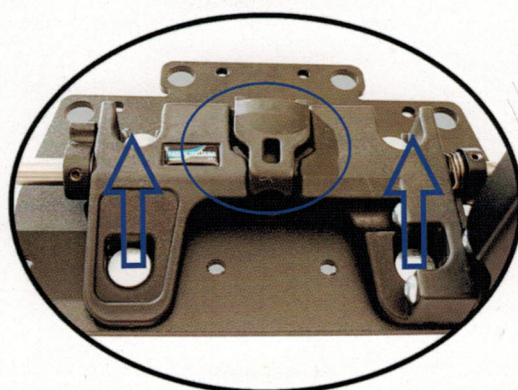

FRANK'S ENGINEERING

SUPPLIER TO DRIVING SCHOOLS &
OF CAR CONTROLS FOR THE DISABLED

Ph: (03) 9354 0400

135 BAKERS ROAD, NORTH COBURG 3058

LEFT FOOT ACCELERATOR

The Left Foot Accelerator is suitable for those requiring acceleration with the left foot. The floor mounted design can easily be fitted and removed by the user thanks to the quick release function. Simply lifting the quick release latch and sliding back releases the unit and returns the vehicle to the traditional right foot accelerator pedal. The easy, reliable and quality solution when it comes to left foot accelerators.

Quick release un-latched and ready for easy removal

Quick release latched, secured and ready for use

FEATURES

- Floor-mounted design for compatibility with new vehicles
- Steel 4-pin fixation guarantees secure and easy mounting
- Quick release latch avoids inadvertent removal
- Multiple adjustments to ensure correct & smooth operation
- Universal fitting kit provided
- Made in Italy by Fadiel Italiana