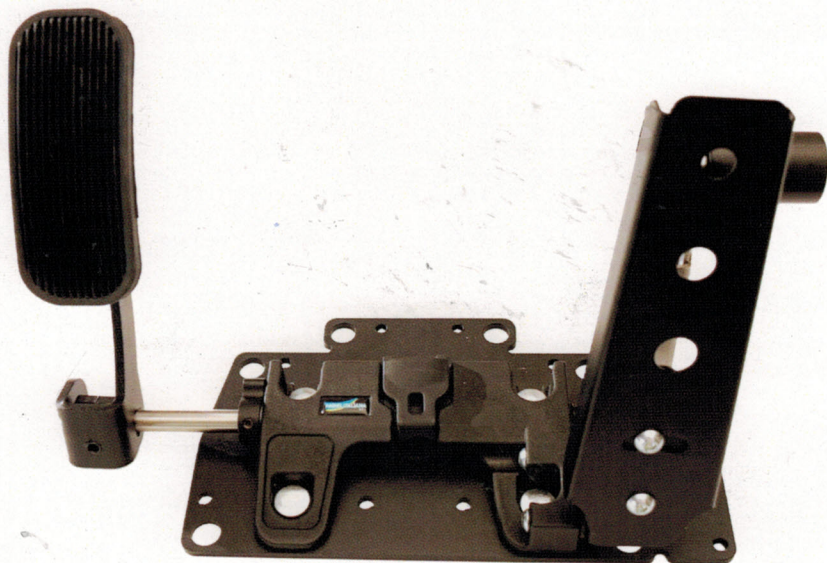

FRANK'S ENGINEERING

SUPPLIER TO DRIVING SCHOOLS &
OF CAR CONTROLS FOR THE DISABLED

Ph: (03) 9354 0400

135 BAKERS ROAD, NORTH COBURG 3058

LEFT FOOT ACCELERATOR

The Left Foot Accelerator is suitable for those requiring acceleration with the left foot. The floor mounted design can easily be fitted and removed by the user thanks to the quick release function. Simply lifting the quick release latch and sliding back releases the unit and returns the vehicle to the traditional right foot accelerator pedal. The easy, reliable and quality solution when it comes to left foot accelerators.

Quick release un-latched and ready for easy removal

Quick release latched, secured and ready for use

FEATURES

- Floor-mounted design for compatibility with new vehicles
- Steel 4-pin fixation guarantees secure and easy mounting
- Quick release latch avoids inadvertent removal
- Multiple adjustments to ensure correct & smooth operation
- Universal fitting kit provided
- Made in Italy by Fadiel Italiana