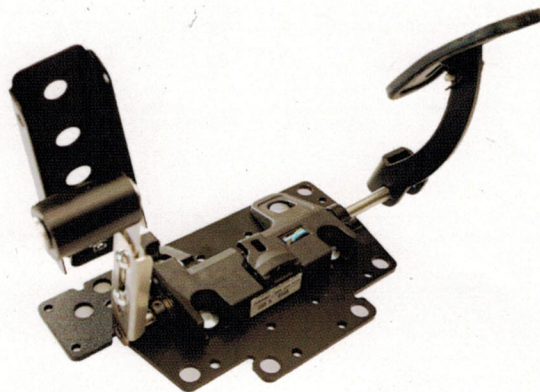

FRANK'S ENGINEERING

SUPPLIER TO DRIVING SCHOOLS &
OF CAR CONTROLS FOR THE DISABLED

Ph: (03) 9354 0400

135 BAKERS ROAD, NORTH COBURG 3058

LEFT FOOT ACCELERATOR

The Left Foot Accelerator is suitable for those requiring acceleration with the left foot. The floor mounted design can easily be fitted and removed by the user thanks to the quick release function. Simply lifting the quick release latch and sliding back releases the unit and returns the vehicle to the traditional right foot accelerator pedal. The easy, reliable and quality solution when it comes to left foot accelerators.

Quick release un-latched and ready for easy removal

Quick release latched, secured and ready for use

FEATURES

- Floor-mounted design for compatibility with new vehicles
- Steel 4-pin fixation guarantees secure and easy mounting
- Quick release latch avoids inadvertent removal
- Multiple adjustments to ensure correct & smooth operation
- Universal fitting kit provided
- Made in Italy by Fadiel Italiana