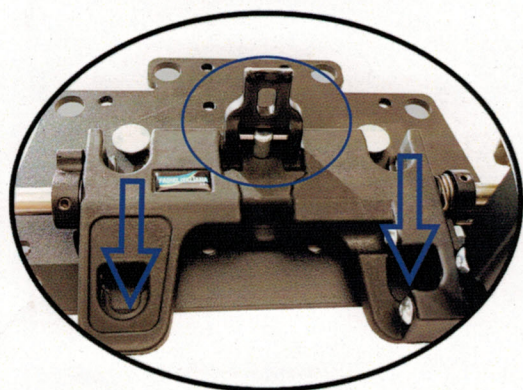

FRANK'S ENGINEERING

SUPPLIER TO DRIVING SCHOOLS &
OF CAR CONTROLS FOR THE DISABLED

Ph: (03) 9354 0400

135 BAKERS ROAD, NORTH COBURG 3058

LEFT FOOT ACCELERATOR

The Left Foot Accelerator is suitable for those requiring acceleration with the left foot. The floor mounted design can easily be fitted and removed by the user thanks to the quick release function. Simply lifting the quick release latch and sliding back releases the unit and returns the vehicle to the traditional right foot accelerator pedal. The easy, reliable and quality solution when it comes to left foot accelerators.

Quick release un-latched and ready for easy removal

Quick release latched, secured and ready for use

FEATURES

- Floor-mounted design for compatibility with new vehicles
- Steel 4-pin fixation guarantees secure and easy mounting
- Quick release latch avoids inadvertent removal
- Multiple adjustments to ensure correct & smooth operation
- Universal fitting kit provided
- Made in Italy by Fadiel Italiana